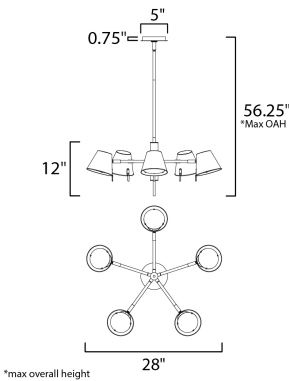

**MEASUREMENTS**

DIMENSION : 28" L x 28" W x 12" H  
 MAX OAH : 56.25" OAH  
 CANOPY : 5.5" W x 0.75" H x 5.5" L  
 HANGING WEIGHT : 7.26 lb

**LAMPING**

INPUT VOLTAGE : 120V  
 LUMENS : 2,700 Rated (2,400 Del.)  
 BULB : 5 x 6W LED AC Integrated , 30W Total  
 BULB INCLUDED : (Integrated)  
 DIMMABLE :  
 CRI : 90 CRI  
 COLOR\_TEMP : 3000K  
 LIGHTING\_DIRECTION : Directional